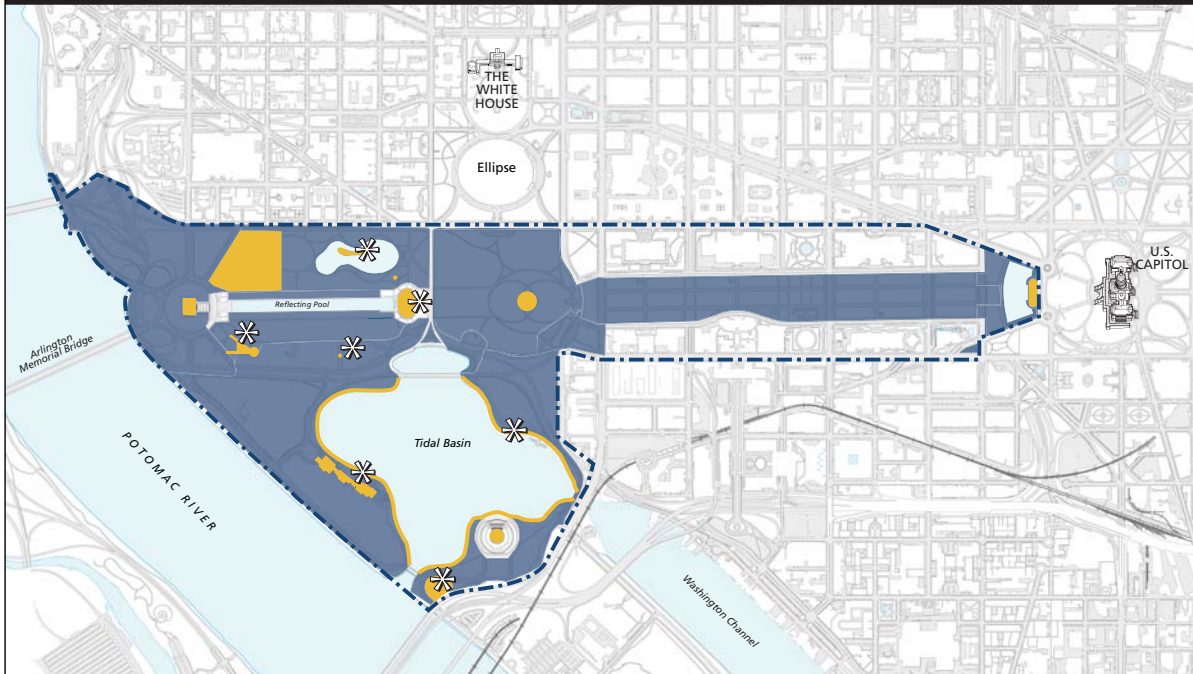

CURRENT USE MAP: No-Action Alternative

National Mall Plan

United States Department of the Interior / National Park Service

DSC • Oct. 2009 • 802 • 100451

--- National Mall Plan Area

■ No Restriction

■ Restricted Use (✱ See Superintendent's Compendium)